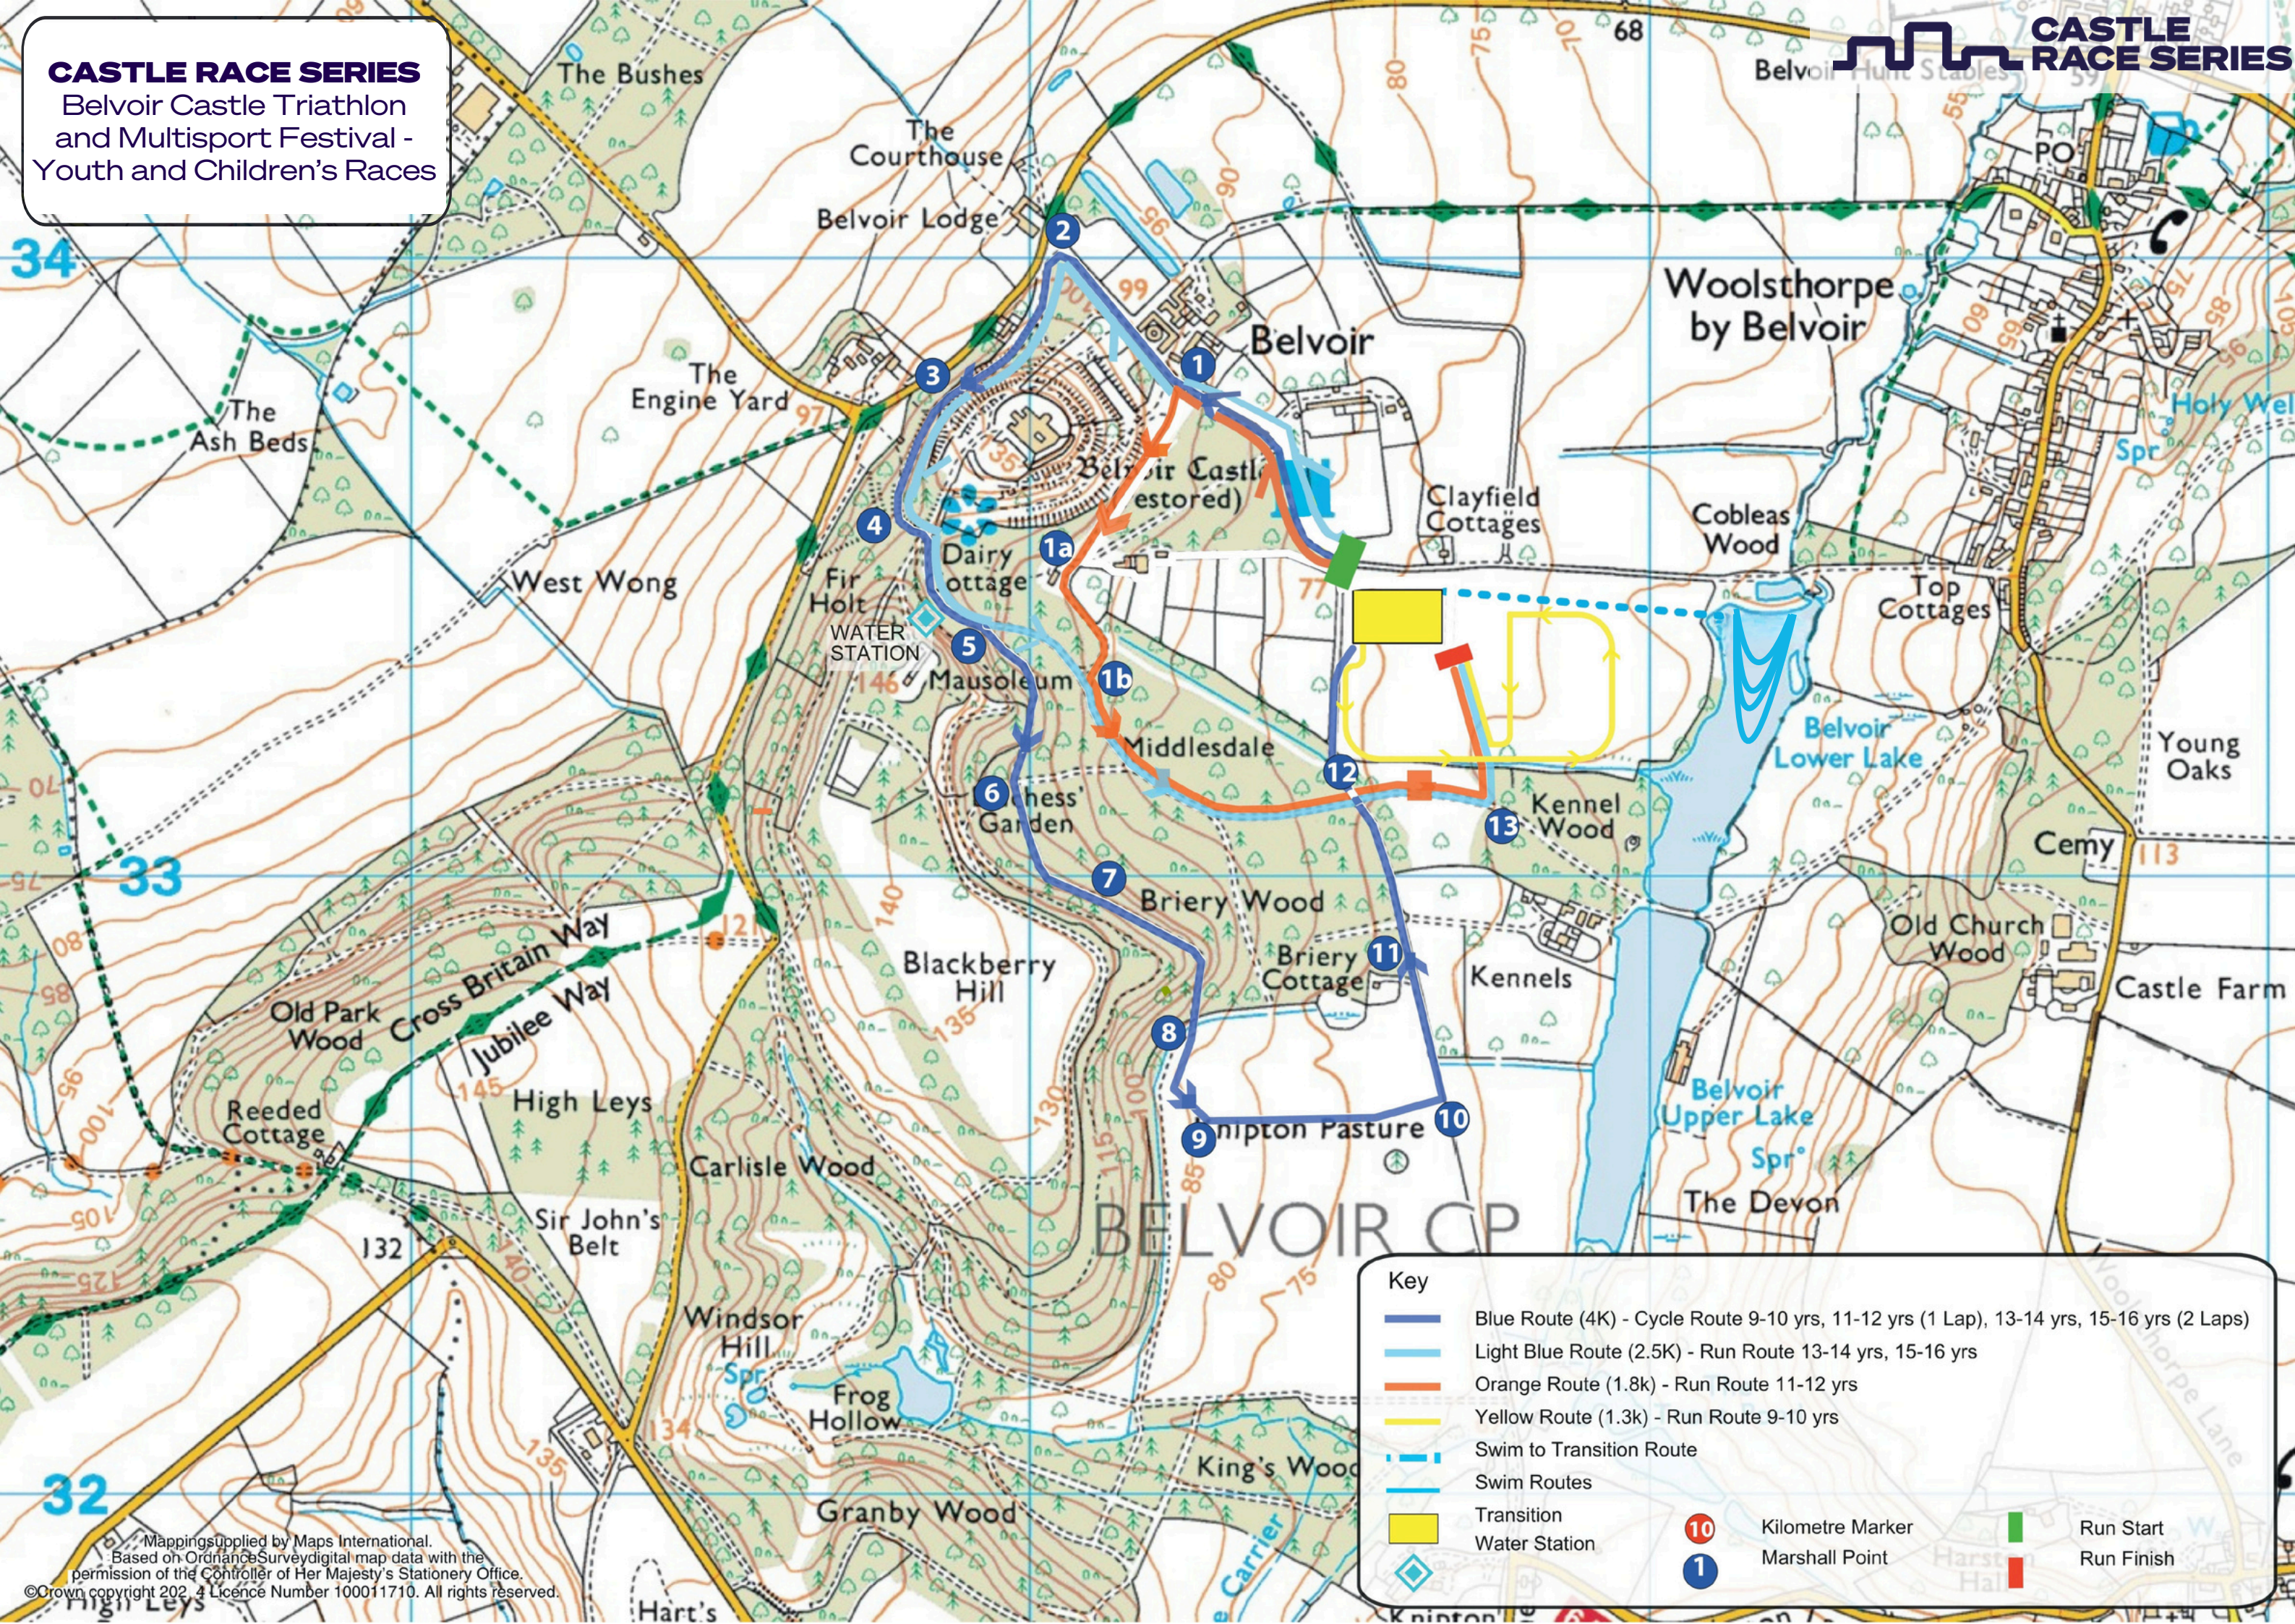

CASTLE RACE SERIES
 Belvoir Castle Triathlon
 and Multisport Festival -
 Youth and Children's Races

Key

- Blue Route (4K) - Cycle Route 9-10 yrs, 11-12 yrs (1 Lap), 13-14 yrs, 15-16 yrs (2 Laps)
- Light Blue Route (2.5K) - Run Route 13-14 yrs, 15-16 yrs
- Orange Route (1.8k) - Run Route 11-12 yrs
- Yellow Route (1.3k) - Run Route 9-10 yrs
- - - Swim to Transition Route
- Swim Routes
- Transition
- ◆ Water Station
- 10 Kilometre Marker
- 1 Marshall Point
- | Run Start
- | Run Finish

Mapings supplied by Maps International.
 Based on Ordnance Survey digital map data with the
 permission of the Controller of Her Majesty's Stationery Office.
 © Crown copyright 2024. Licence Number 100011710. All rights reserved.