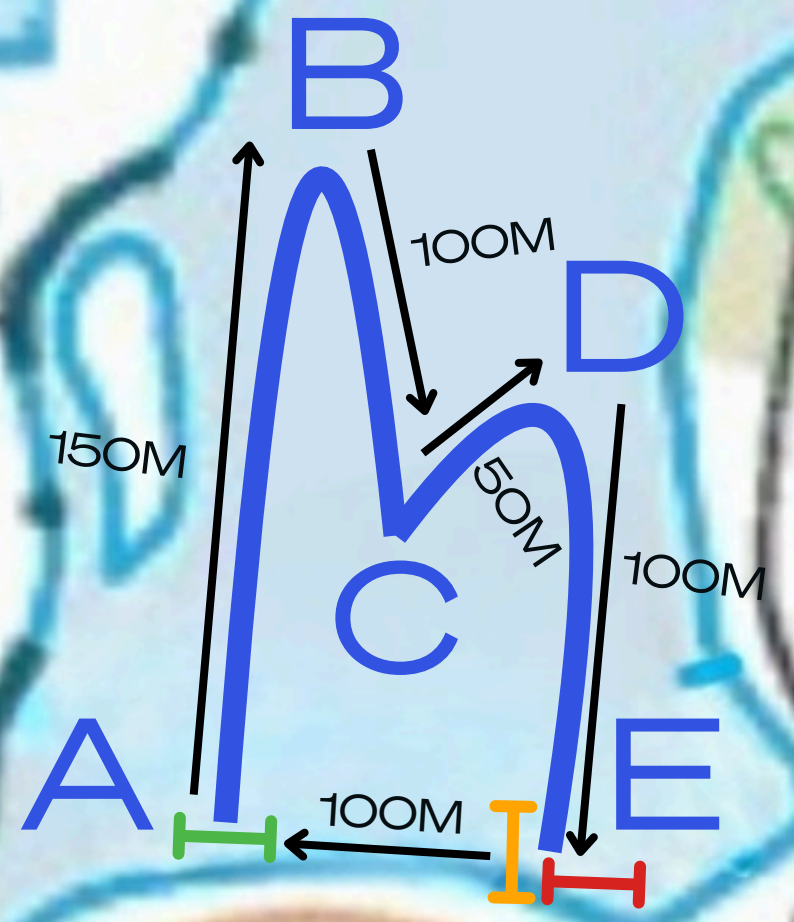

**CASTLE RACE SERIES**  
Belvoir Castle Triathlon  
and Multisport Festival -  
Adult Swim

**BELVOIR  
LOWER  
LAKE**

**Key**

- Swim route - 500 m
- Swim Start
- Swim Exit
- Alternative Swim Start
- Route to Transition