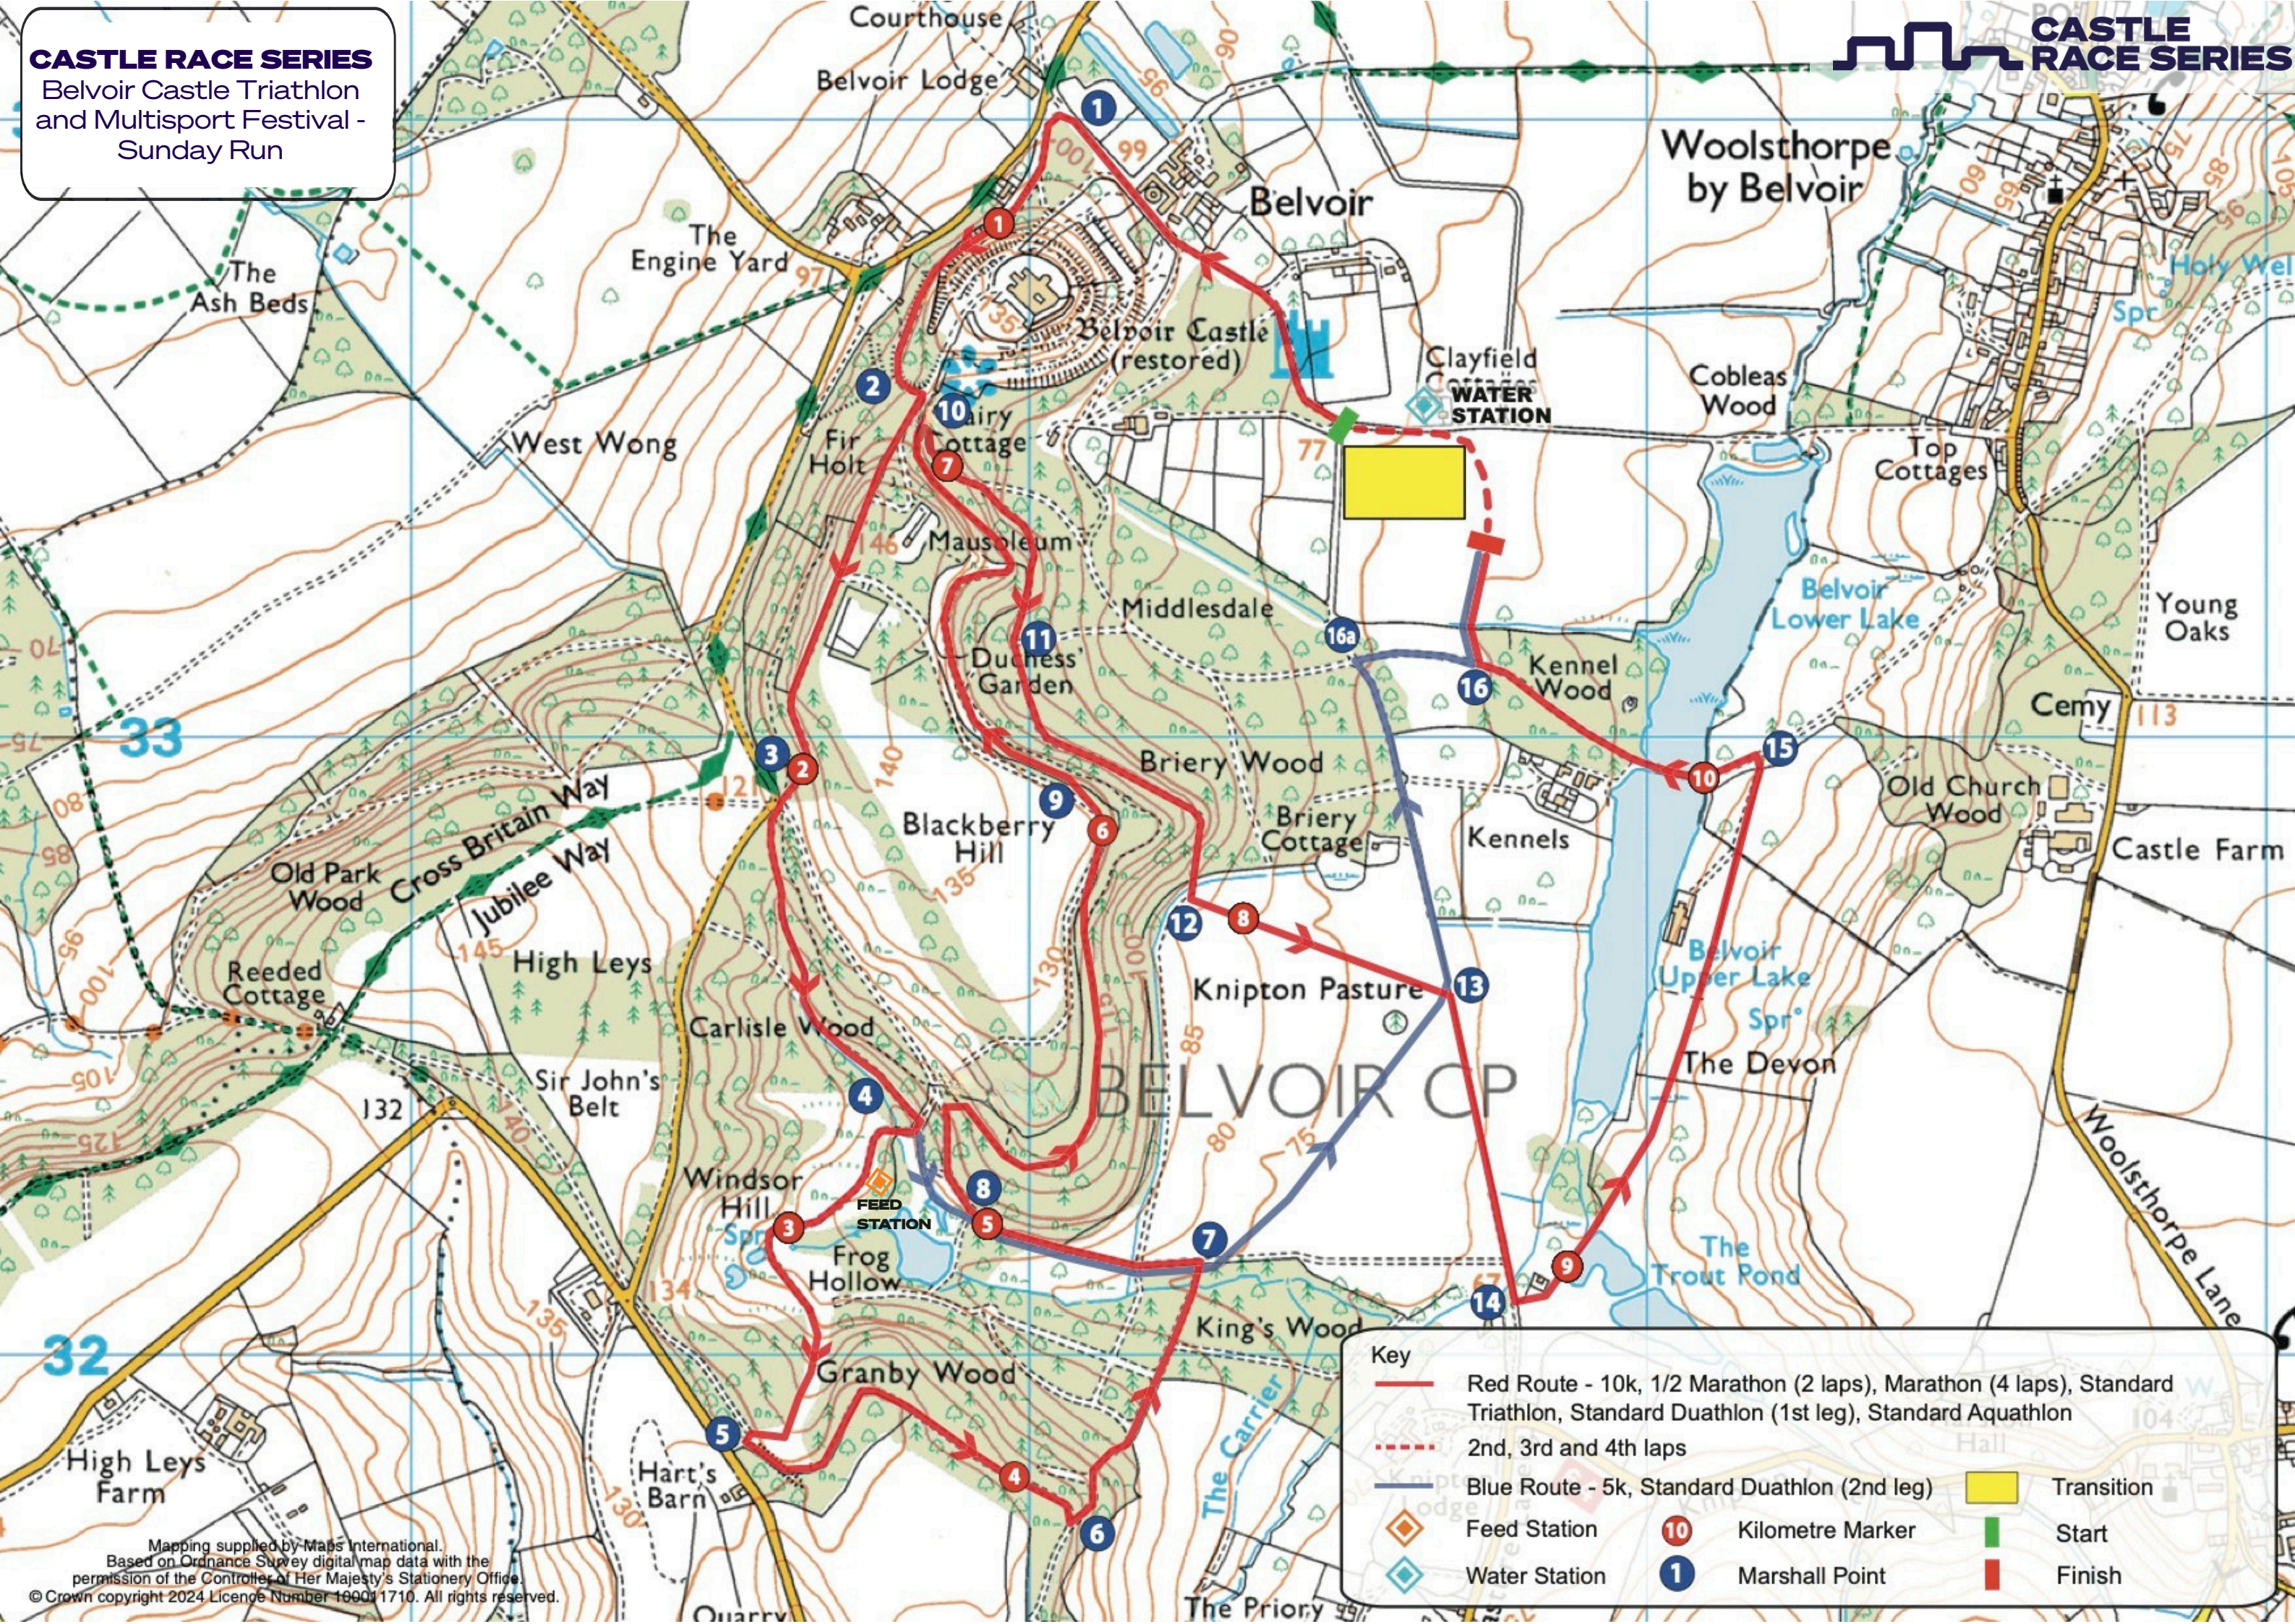

CASTLE RACE SERIES

Belvoir Castle Triathlon and Multisport Festival - Sunday Run

Key

- Red Route - 10k, 1/2 Marathon (2 laps), Marathon (4 laps), Standard Triathlon, Standard Duathlon (1st leg), Standard Aquathlon
- 2nd, 3rd and 4th laps
- Blue Route - 5k, Standard Duathlon (2nd leg)
- Feed Station
- Water Station
- Kilometre Marker
- Marshall Point
- Transition
- Start
- Finish

Mapping supplied by Maps International. Based on Ordnance Survey digital map data with the permission of the Controller of Her Majesty's Stationery Office. © Crown copyright 2024 Licence Number 100011710. All rights reserved.