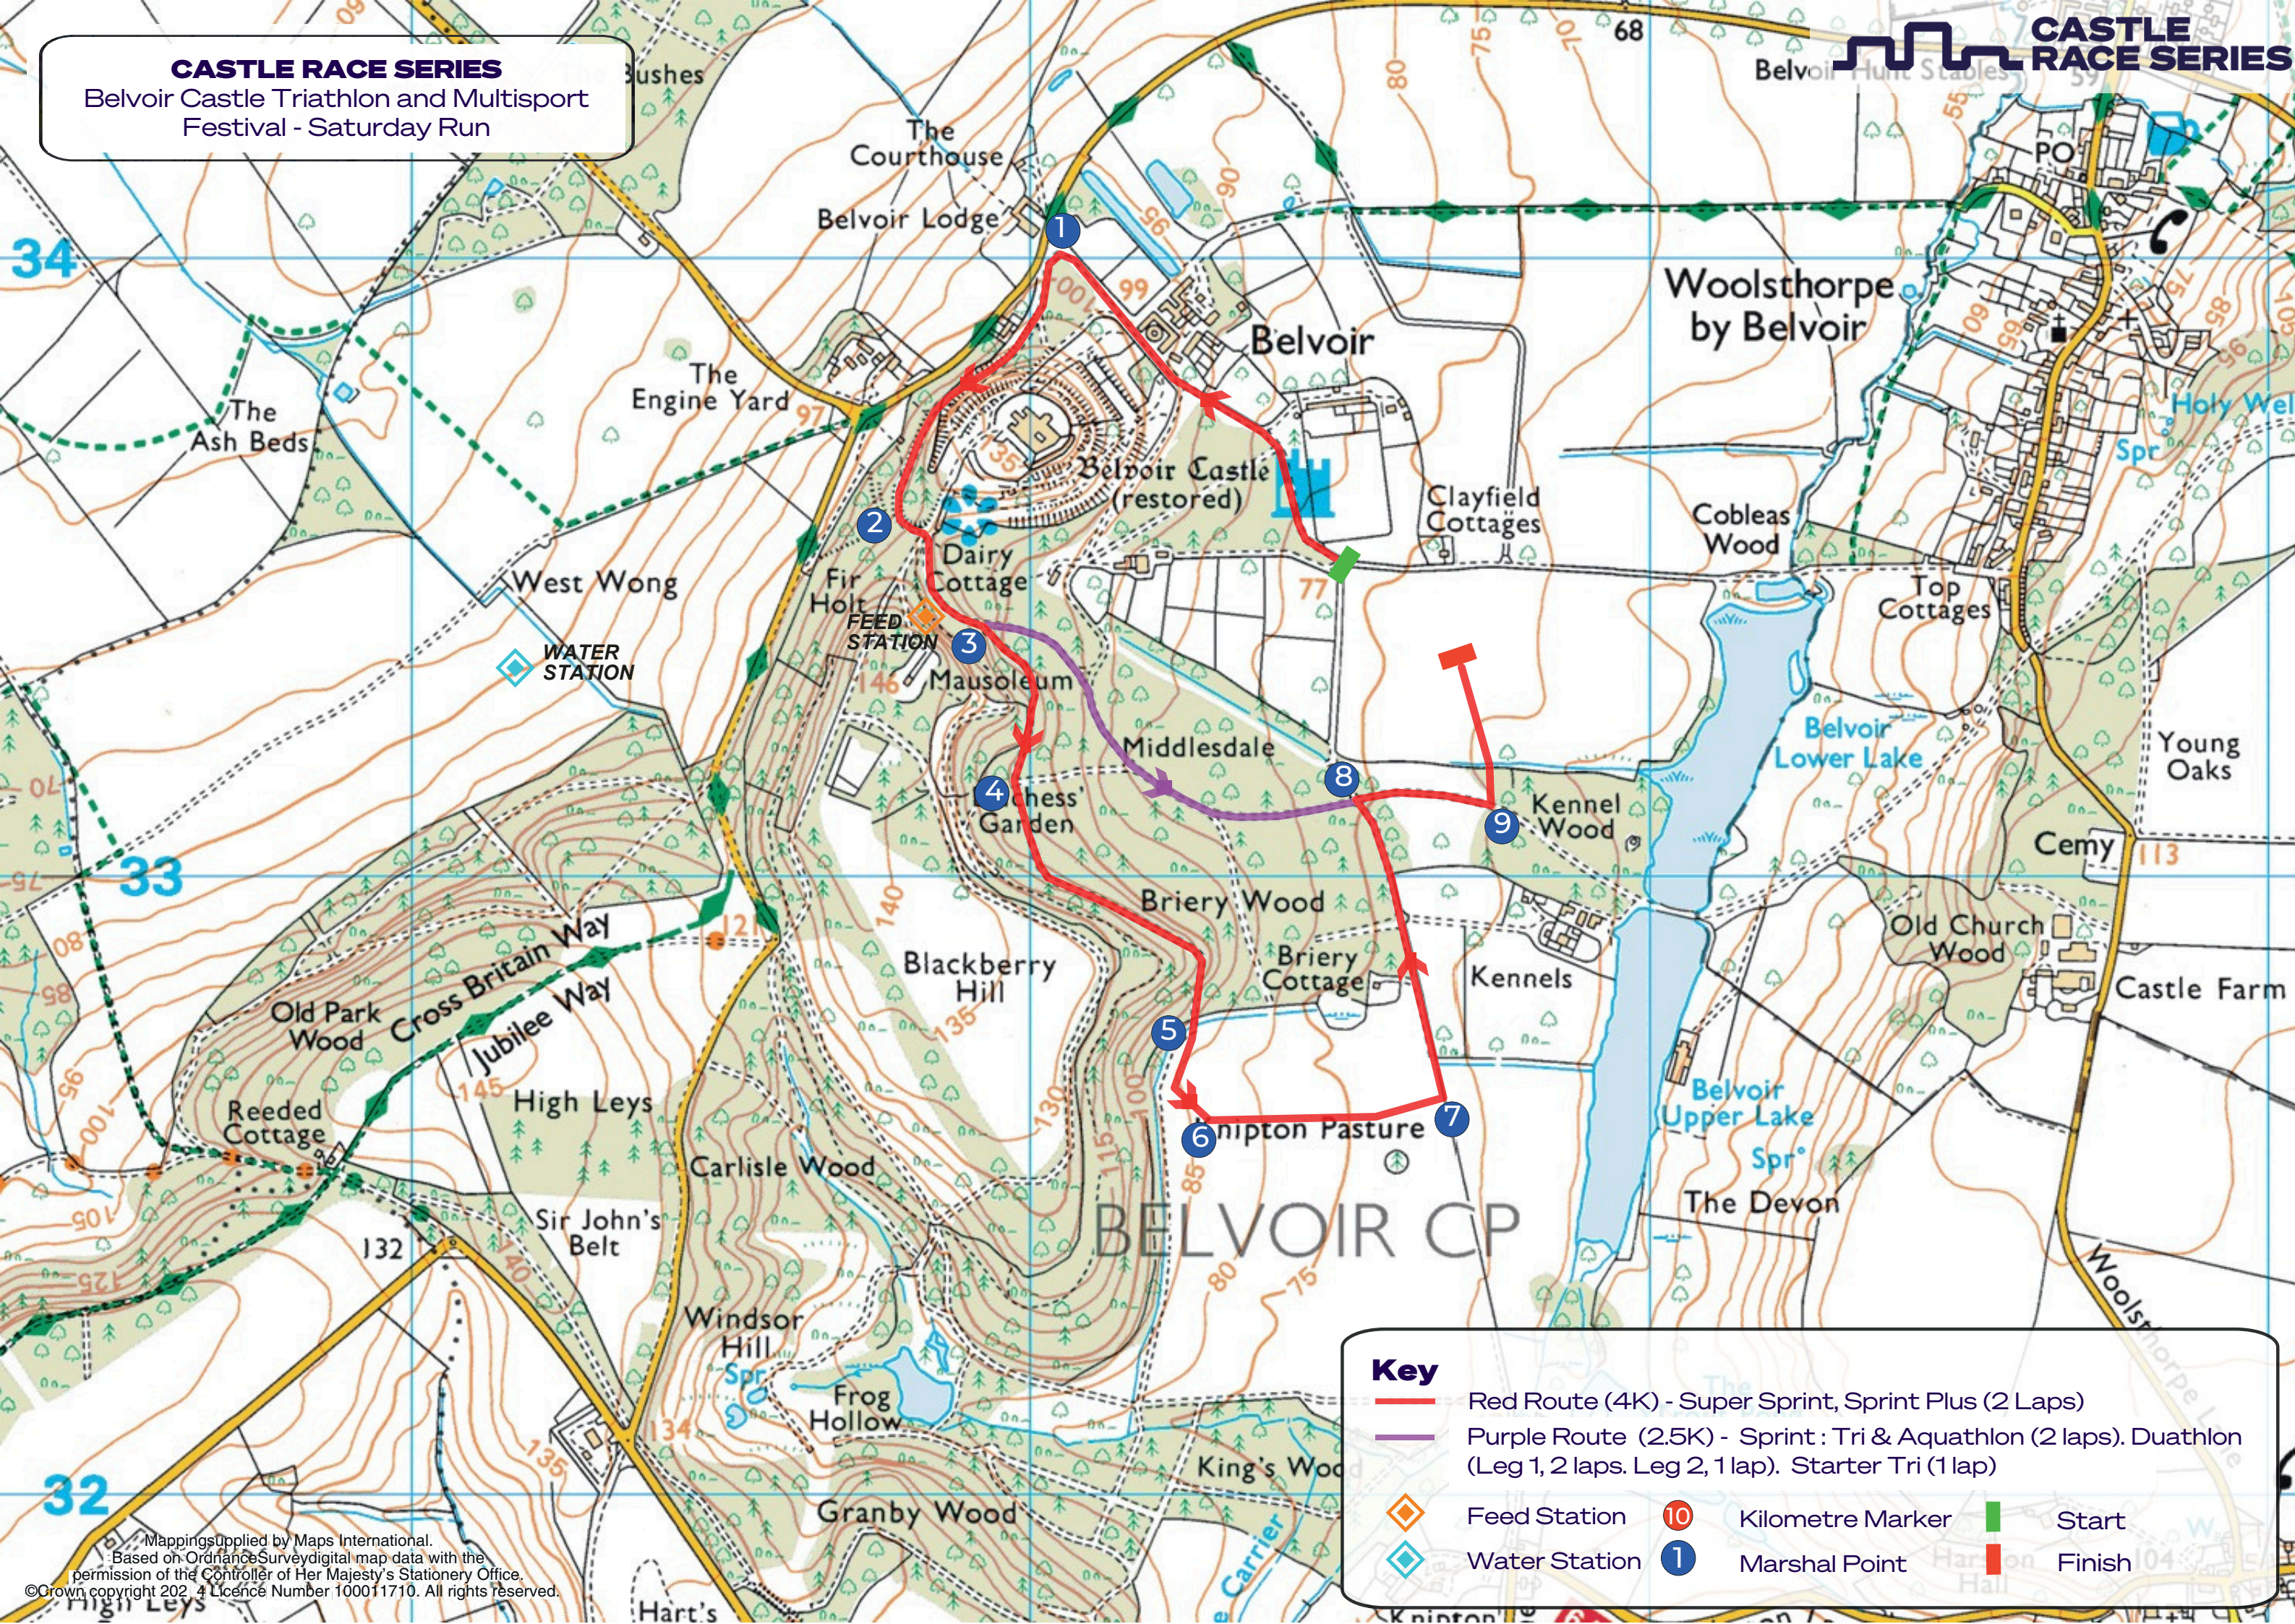

# CASTLE RACE SERIES

Belvoir Castle Triathlon and Multisport Festival - Saturday Run

**Key**

- Red Route (4K) - Super Sprint, Sprint Plus (2 Laps)
- Purple Route (2.5K) - Sprint : Tri & Aquathlon (2 laps). Duathlon (Leg 1, 2 laps. Leg 2, 1 lap). Starter Tri (1 lap)
- Orange Diamond: Feed Station
- Blue Diamond: Water Station
- Red Circle with 10: Kilometre Marker
- Blue Circle with 1: Marshal Point
- Green Square: Start
- Red Square: Finish

Mapping supplied by Maps International. Based on Ordnance Survey digital map data with the permission of the Controller of Her Majesty's Stationery Office. © Crown copyright 2024. Licence Number 100011710. All rights reserved.