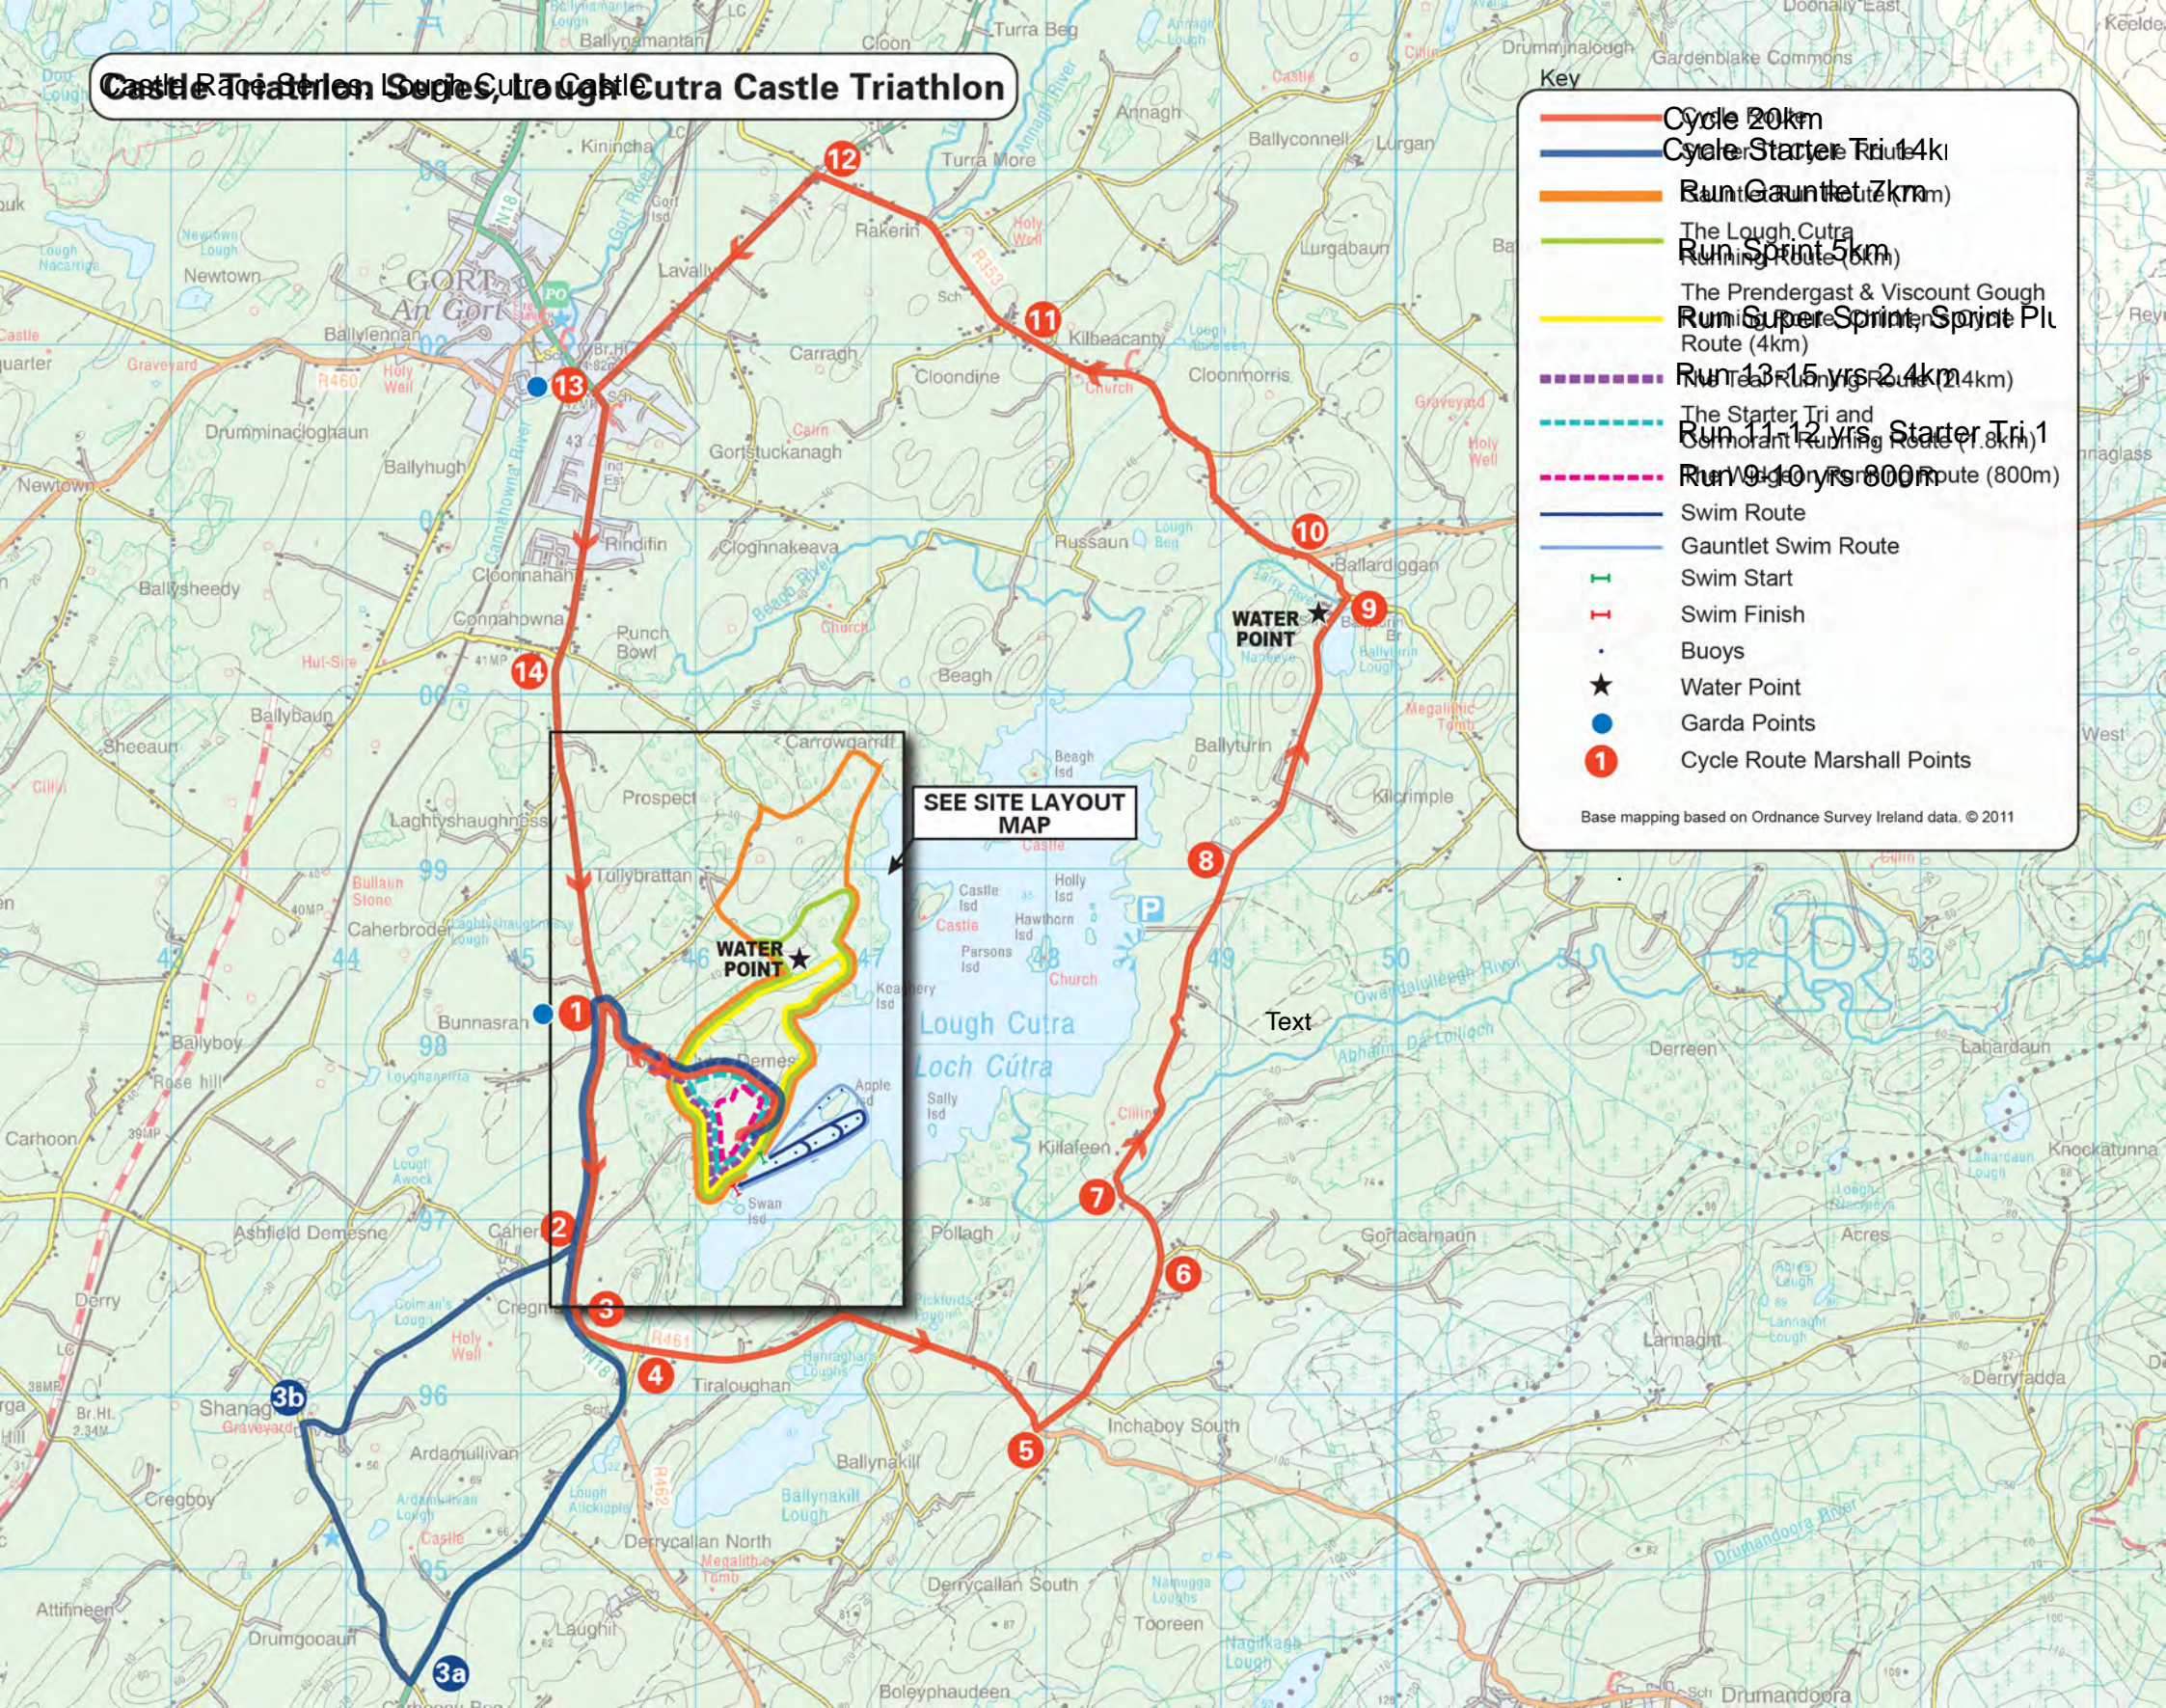

Castle Triathlon Super, Lough Cutra Castle Triathlon

SEE SITE LAYOUT MAP

WATER POINT

3b

3a