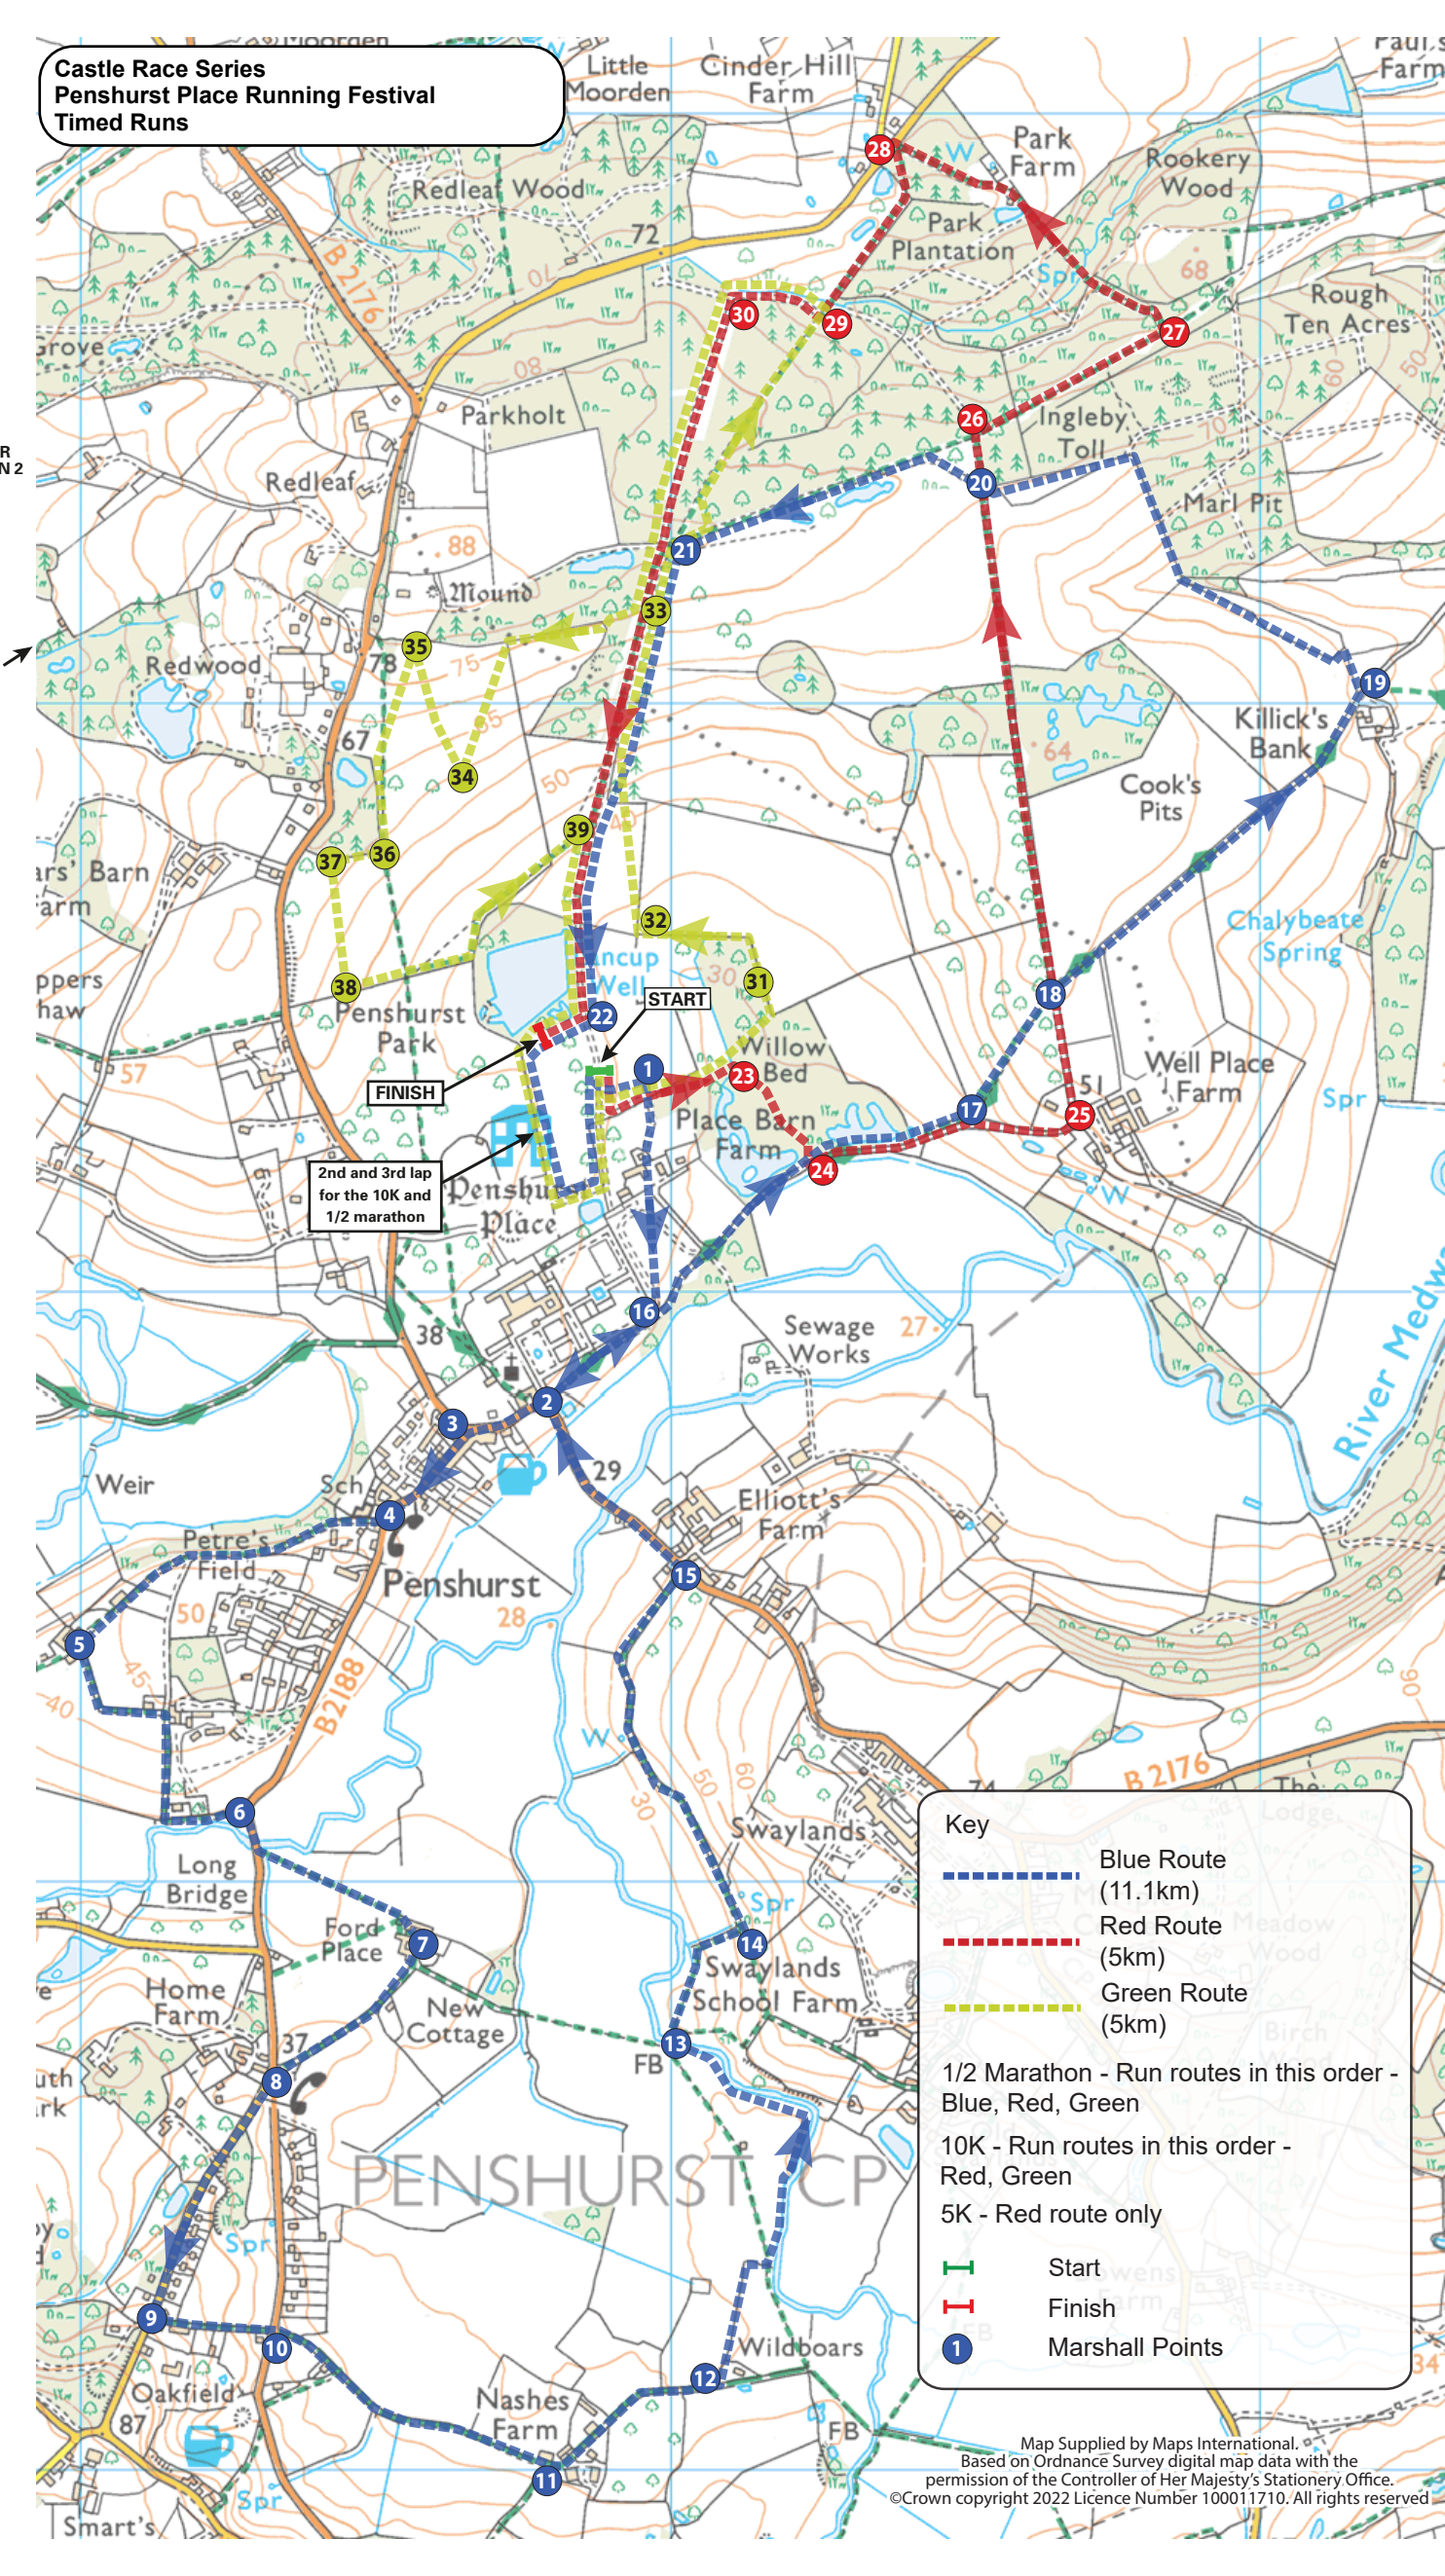

**Castle Race Series
Penshurst Place Running Festival
Timed Runs**

2nd and 3rd lap
for the 10K and
1/2 marathon

FINISH

START

Key

- — — — — Blue Route (11.1km)
- - - - - Red Route (5km)
- - - - - Green Route (5km)

1/2 Marathon - Run routes in this order - Blue, Red, Green

10K - Run routes in this order - Red, Green

5K - Red route only

- | Start
- | Finish
- 1 Marshall Points