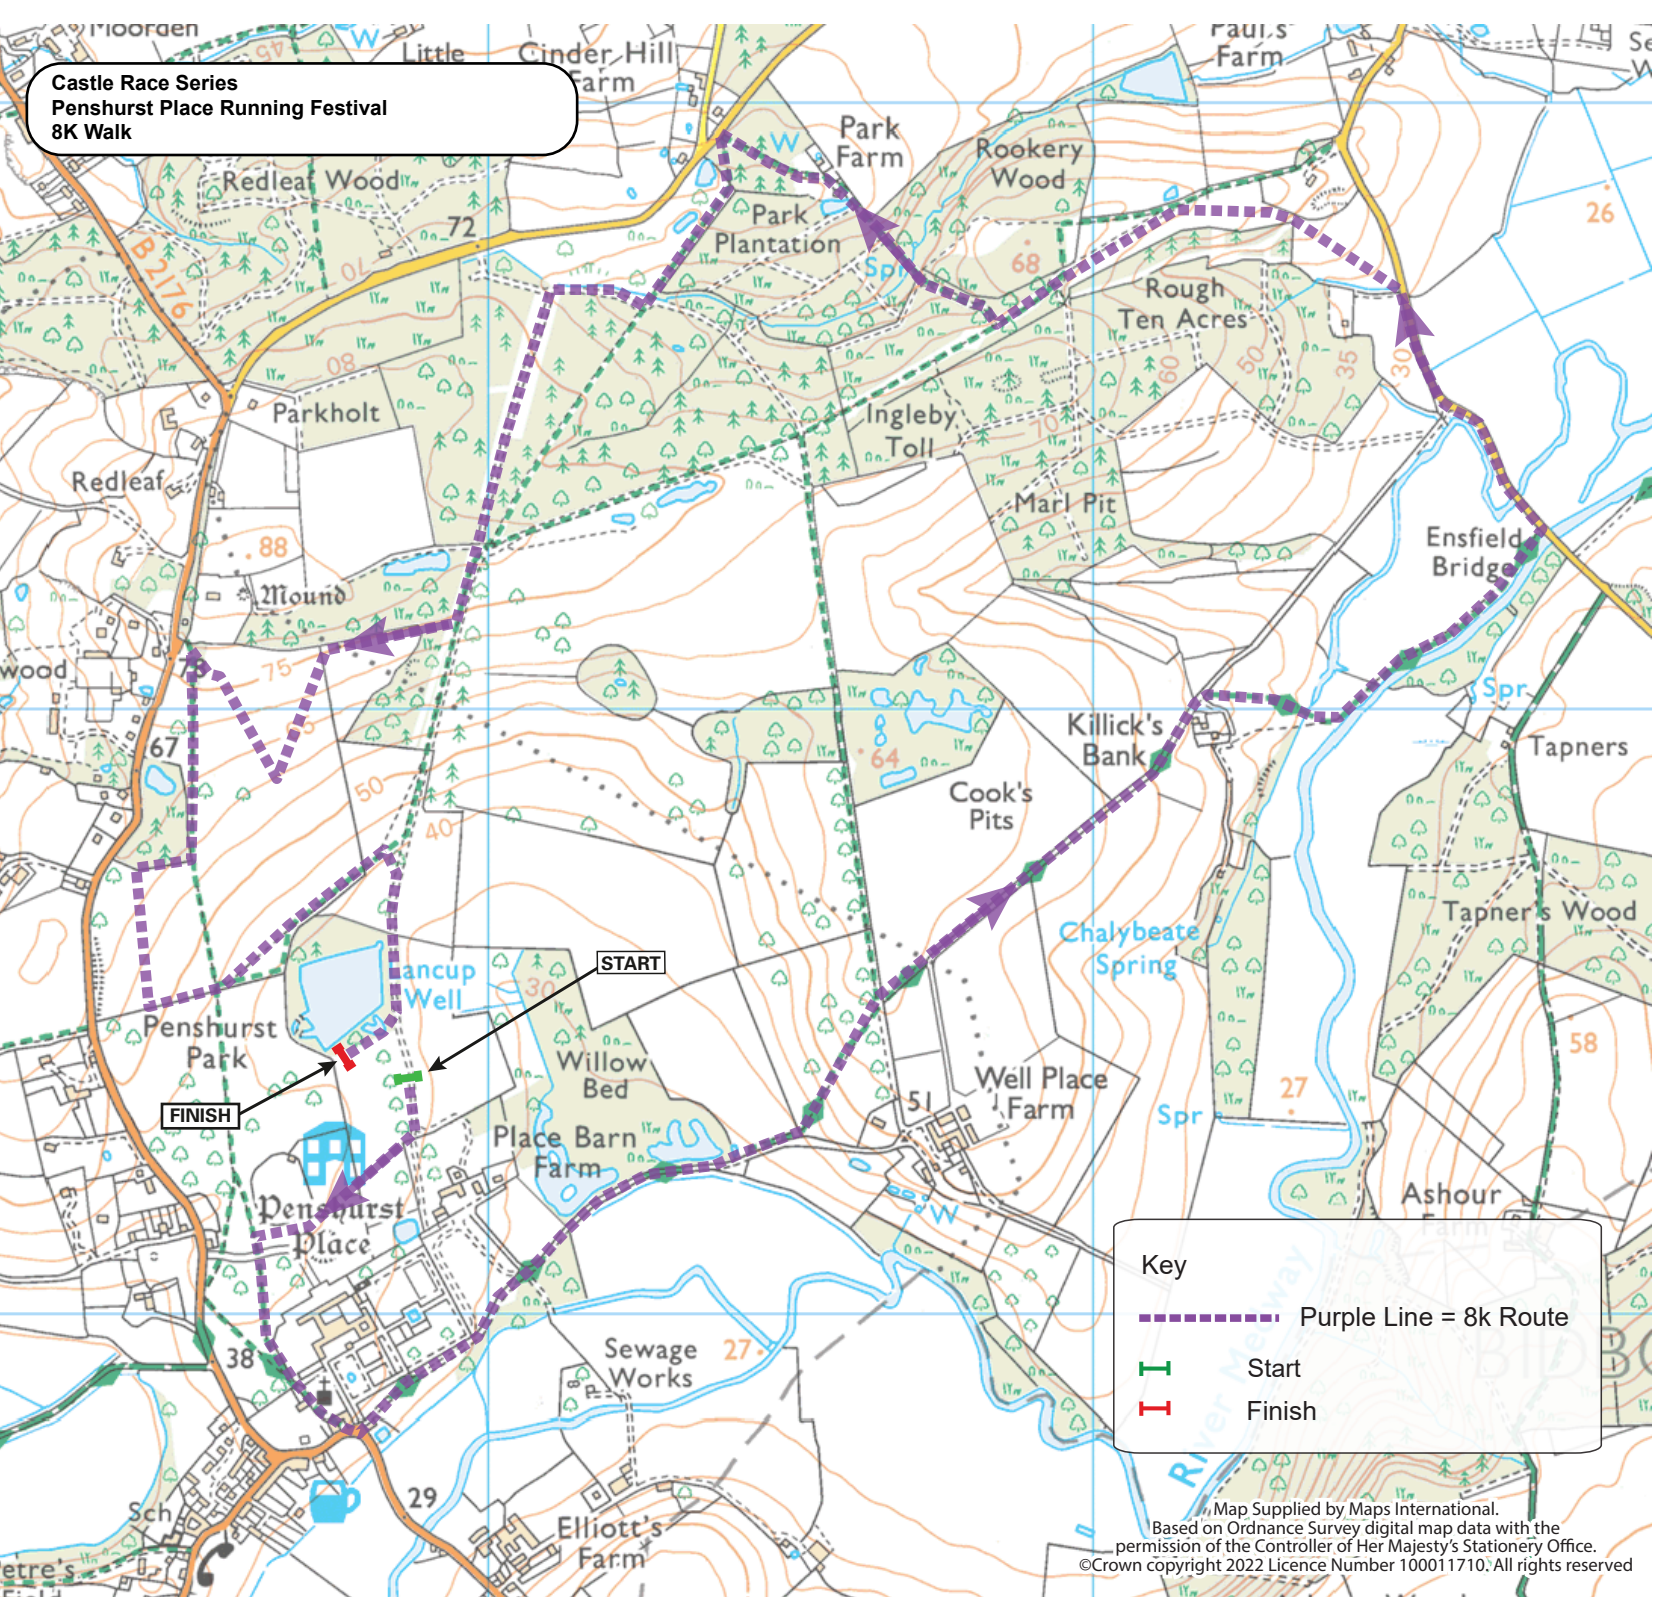

Castle Race Series
Penshurst Place Running Festival
8K Walk

Key

- Purple Line = 8k Route
- ┌ Start
- └ Finish