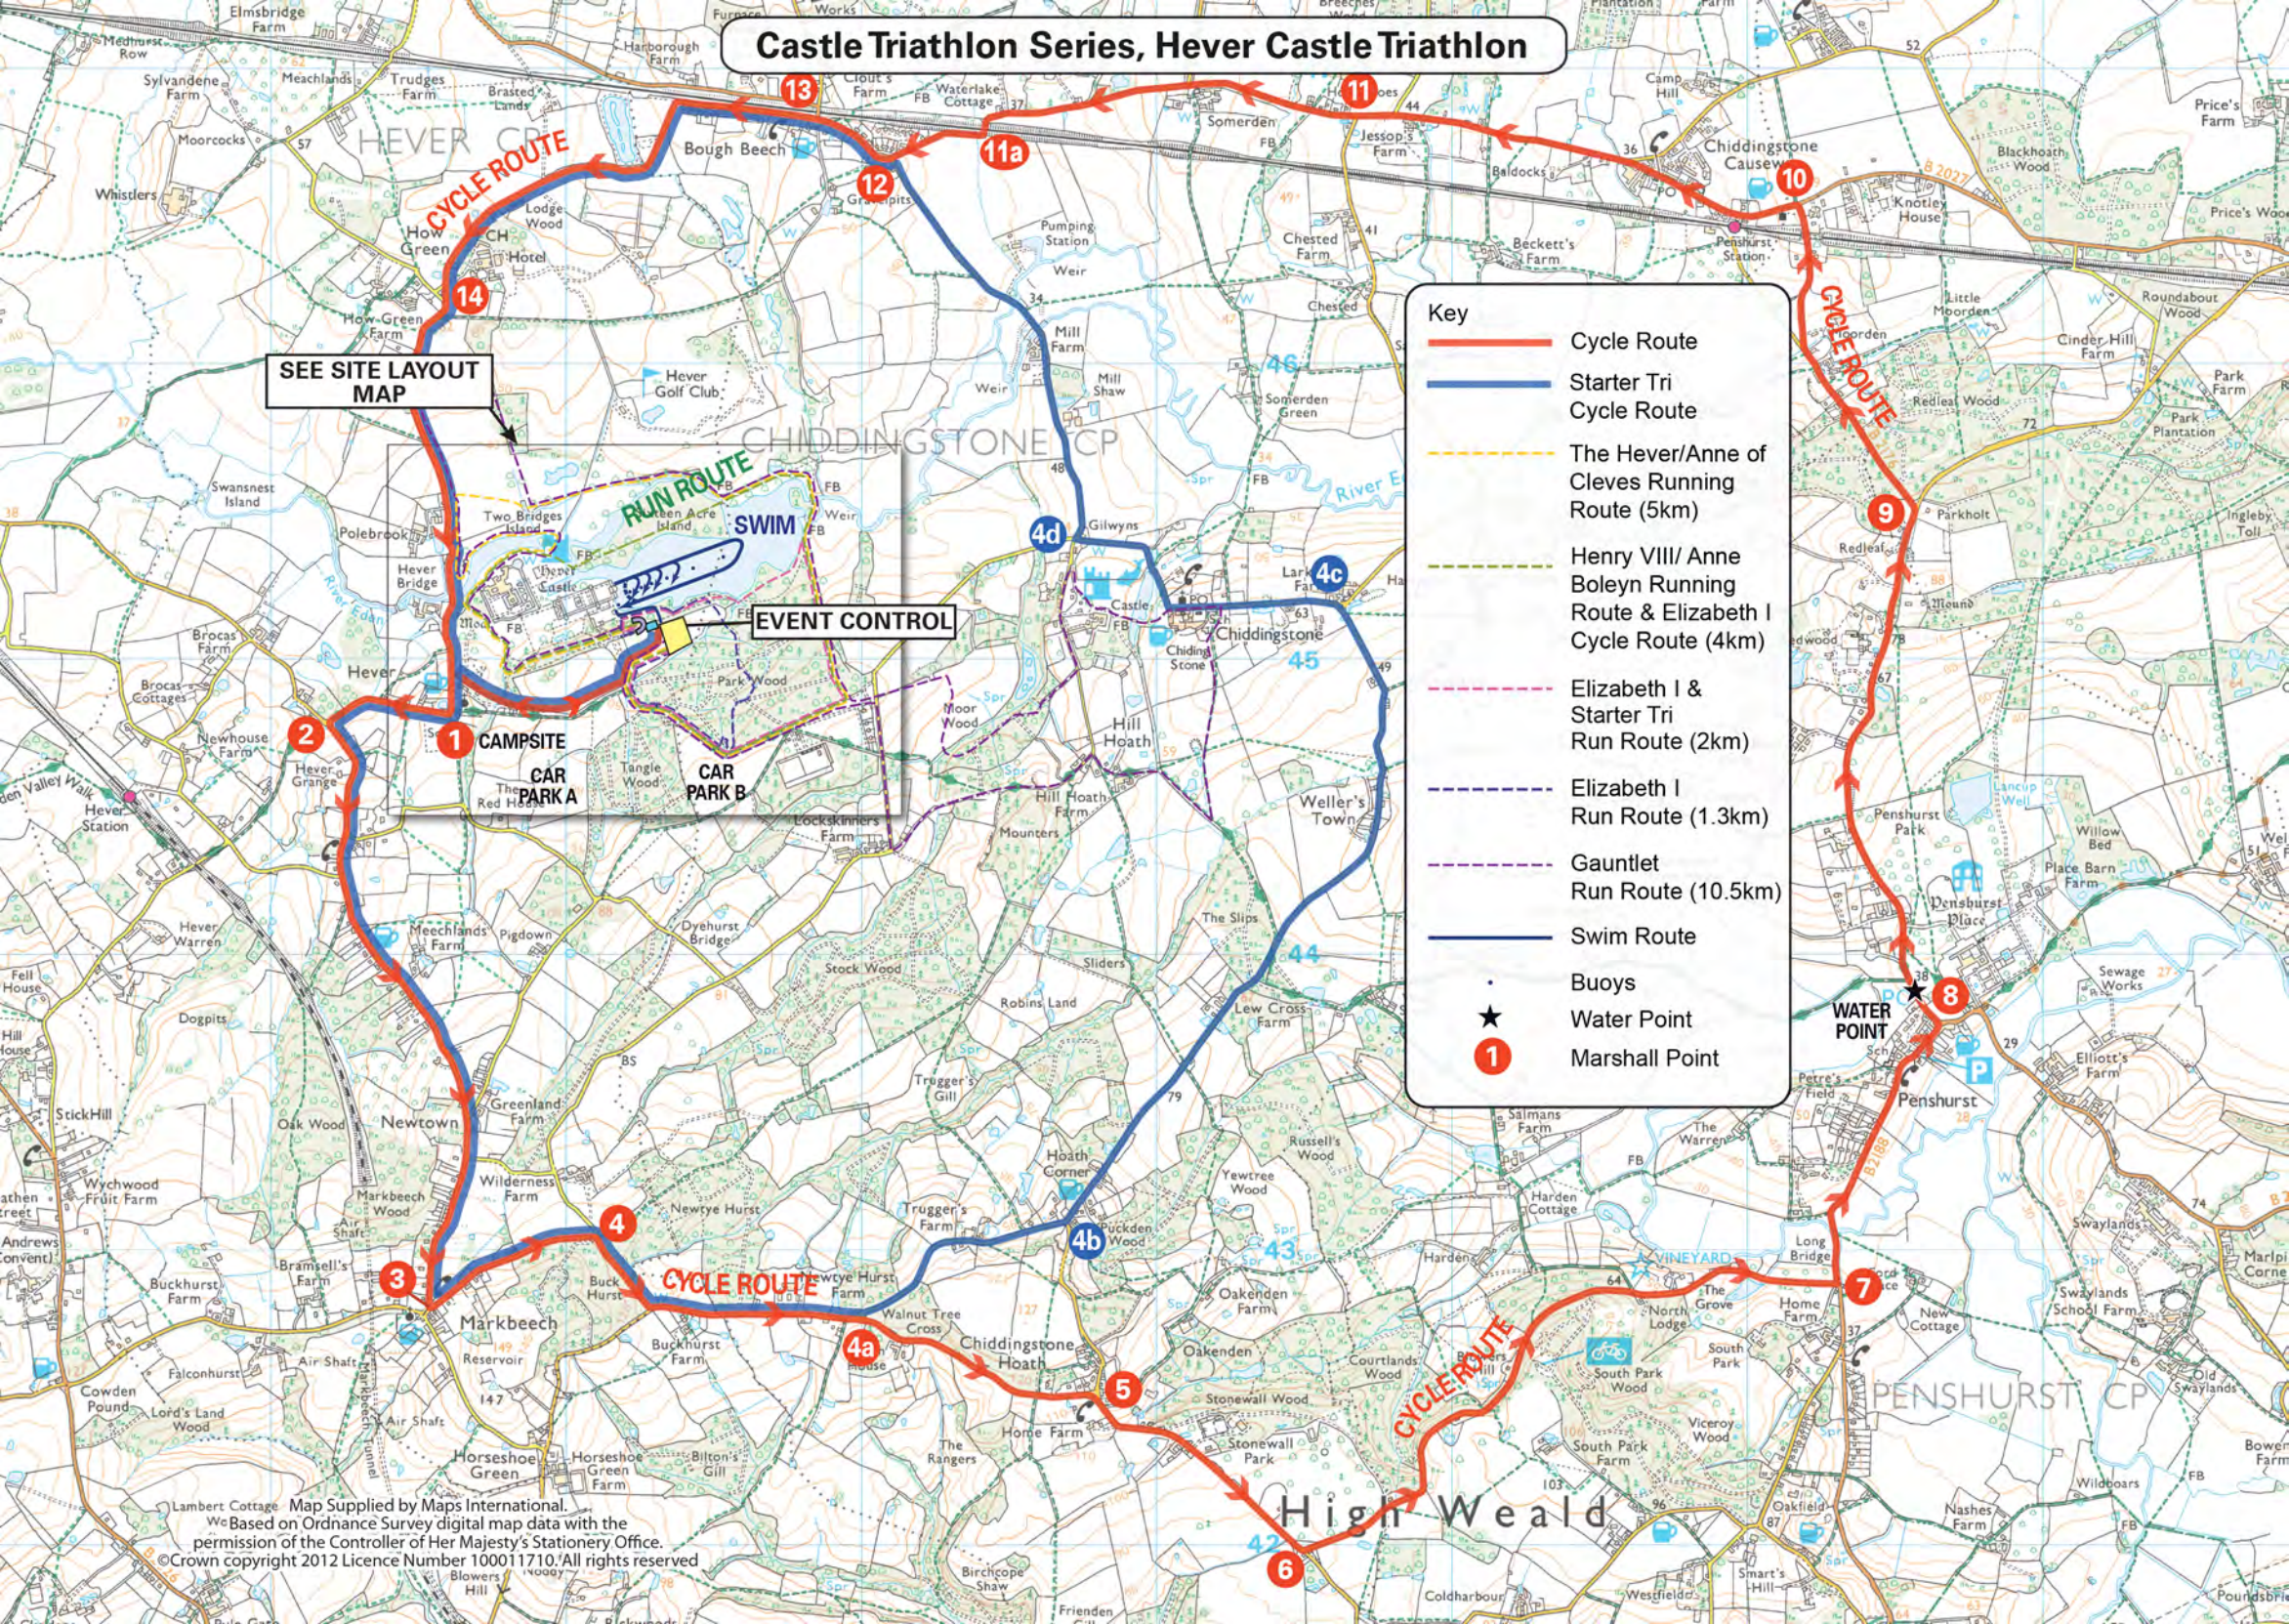

# Castle Triathlon Series, Hever Castle Triathlon

**Key**

- Cycle Route
- Starter Tri Cycle Route
- - - The Hever/Anne of Cleves Running Route (5km)
- - - Henry VIII/ Anne Boleyn Running Route & Elizabeth I Cycle Route (4km)
- - - Elizabeth I & Starter Tri Run Route (2km)
- - - Elizabeth I Run Route (1.3km)
- - - Gauntlet Run Route (10.5km)
- Swim Route
- Buoy
- ★ Water Point
- ① Marshall Point

Lambert Cottage Map Supplied by Maps International.  
 We Based on Ordnance Survey digital map data with the permission of the Controller of Her Majesty's Stationery Office.  
 © Crown copyright 2012 Licence Number 100011710. All rights reserved